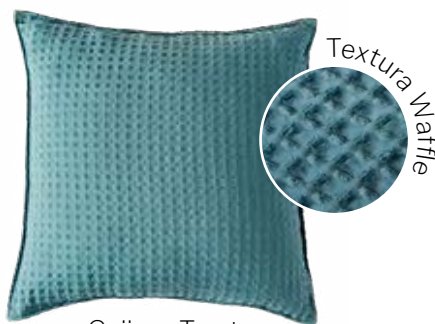

Textura Waffle

Cojines Trento
88802
$166,500
$329 - $17,900
44 x 44 cm