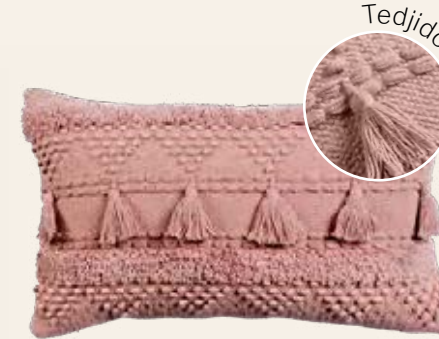

Tedjido

Funda De Cojín
88588
$104,500
$179 - $9,500
50 x 30 cm