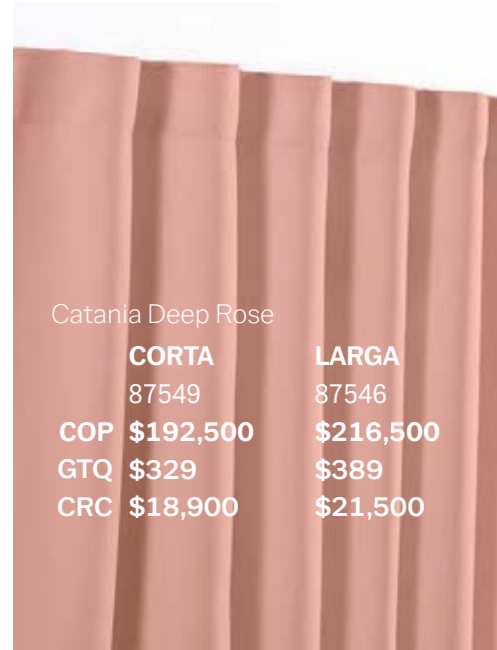

Catania Marino
CORTA   **LARGA**
64115   63946
COP $192,500   **$216,500**
GTQ $329   **$389**
CRC $18,900   **$21,500**

Catania Deep Rose
CORTA   **LARGA**
87549   87546
COP $192,500   **$216,500**
GTQ $329   **$389**
CRC $18,900   **$21,500**