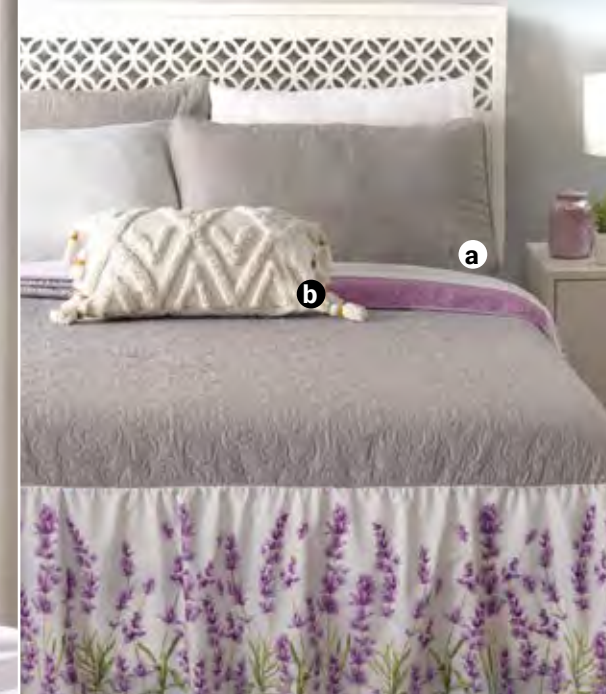

Lavanda

Colcha 2 vistas

MAT	KS
86503	86505
COP $192,500	$249,900
GTQ Q389	Q495
CRC ₡20,900	₡27,900