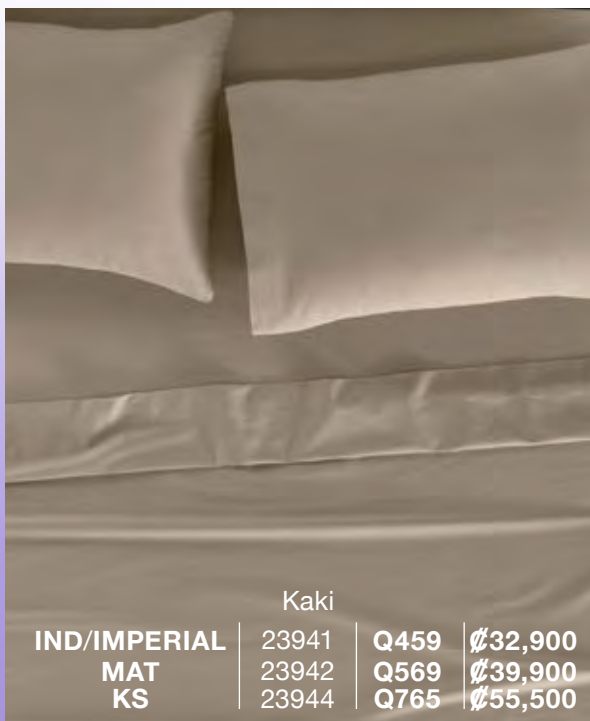

Sábanas

VIALIFRESH

Kaki

IND/IMPERIAL	23941	Q459	€32,900
MAT	23942	Q569	€39,900
KS	23944	Q765	€55,500