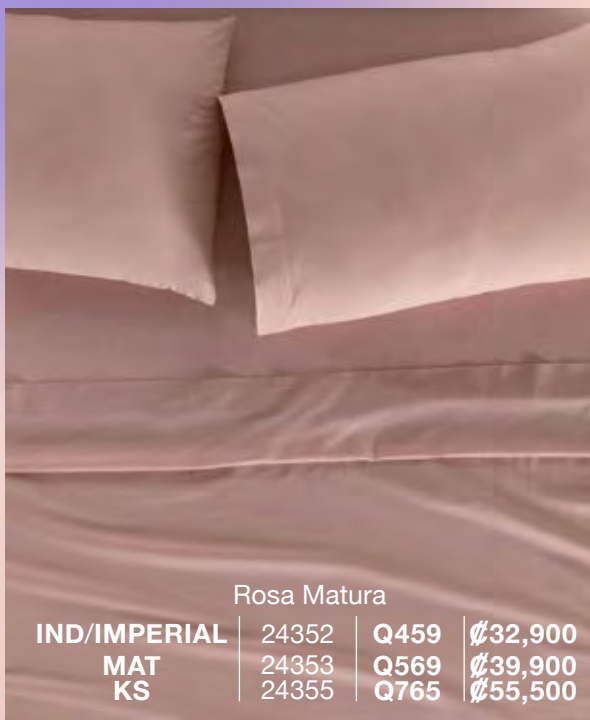

Rosa Madura

IND/IMPERIAL	24352	Q459	€32,900
MAT	24353	Q569	€39,900
KS	24355	Q765	€55,500