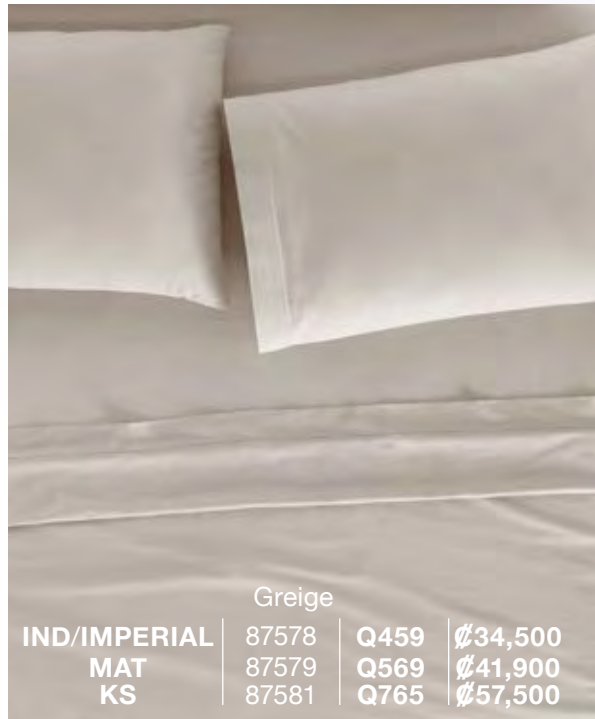

Greige

IND/IMPERIAL	87578	Q459	Ø34,500
MAT	87579	Q569	Ø41,900
KS	87581	Q765	Ø57,500

Menta

IND/IMPERIAL	24050	Q459	Ø32,900
MAT	24051	Q569	Ø39,900
KS	24053	Q765	Ø55,500

Lila

IND/IMPERIAL	87573	Q459	Ø34,500
MAT	87574	Q569	Ø41,900
KS	87576	Q765	Ø57,500