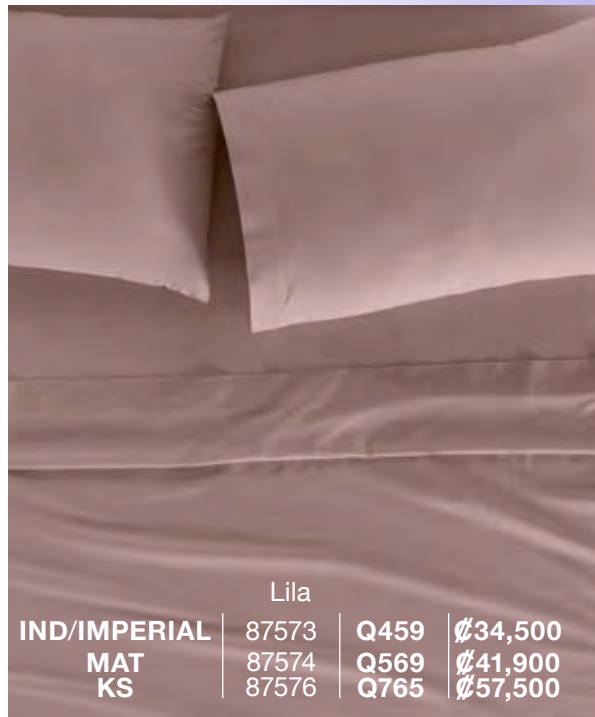

Greige

IND/IMPERIAL	87578	Q459	Ø34,500
MAT	87579	Q569	Ø41,900
KS	87581	Q765	Ø57,500

Menta

IND/IMPERIAL	24050	Q459	Ø32,900
MAT	24051	Q569	Ø39,900
KS	24053	Q765	Ø55,500

Lila

IND/IMPERIAL	87573	Q459	Ø34,500
MAT	87574	Q569	Ø41,900
KS	87576	Q765	Ø57,500